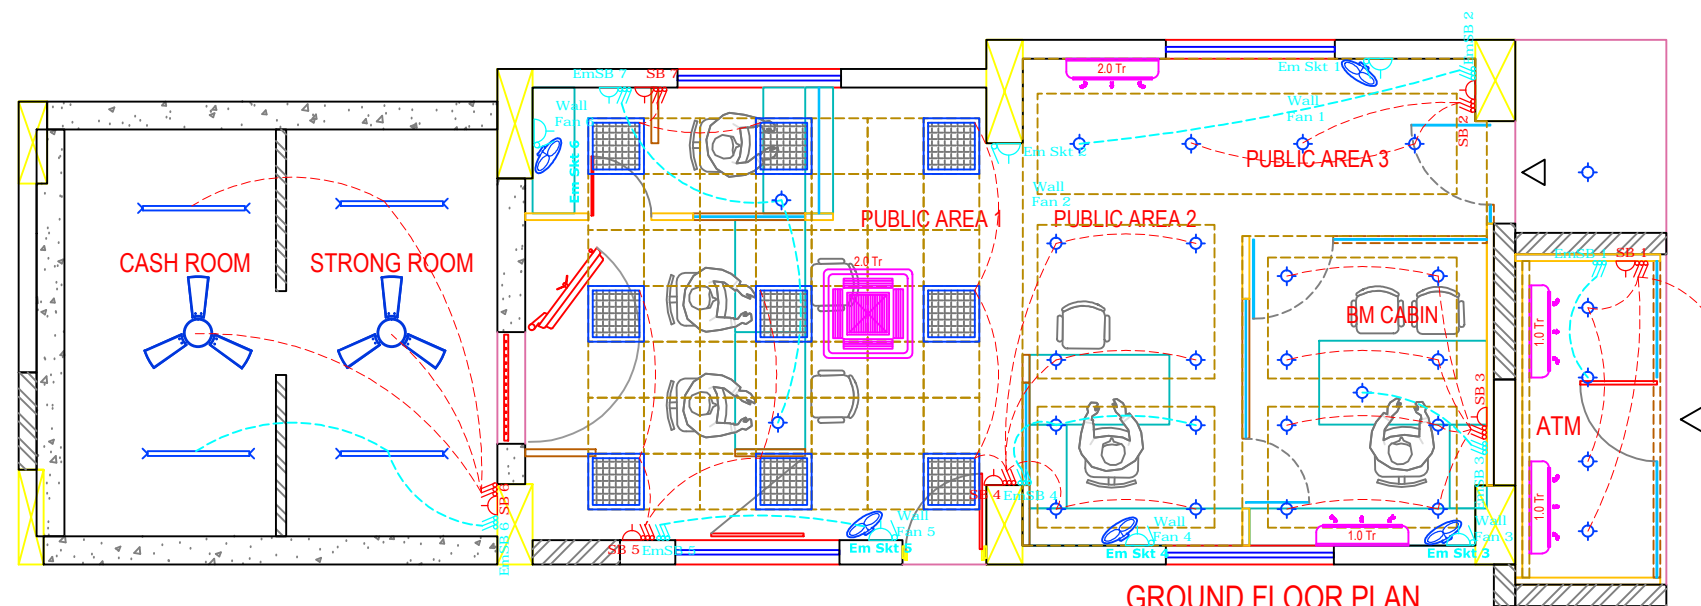

FIRST FLOOR PLAN

GROUND FLOOR PLAN

Legend :	
	Switch Board without Socket
	Switch Board without Socket
	Switch Board with Socket on Board
	Down Lighter Fixture
	Down Light Fixture Emergency
	DP / FP MCB in Metal Enclosure
	Distribution Boards
	600 x 600 size Luminaire
	Exhaust fan
	Fluorescent Light Fixture
	Ceiling Fan
	Wall Fan
	16A SOCKET WITH SWITCH
	Light Point Wiring
	Emm Light Point Wiring

Client : **CANARA BANK**

Scale : Drawn :

Date : 01-02-2024 Chkd :

Project : **CANARA BANK, BAVDHAN BRANCH , PUNE**

Title : **LIGHT POINT WIRING LAYOUT**

Drg No.: Rev. : 03