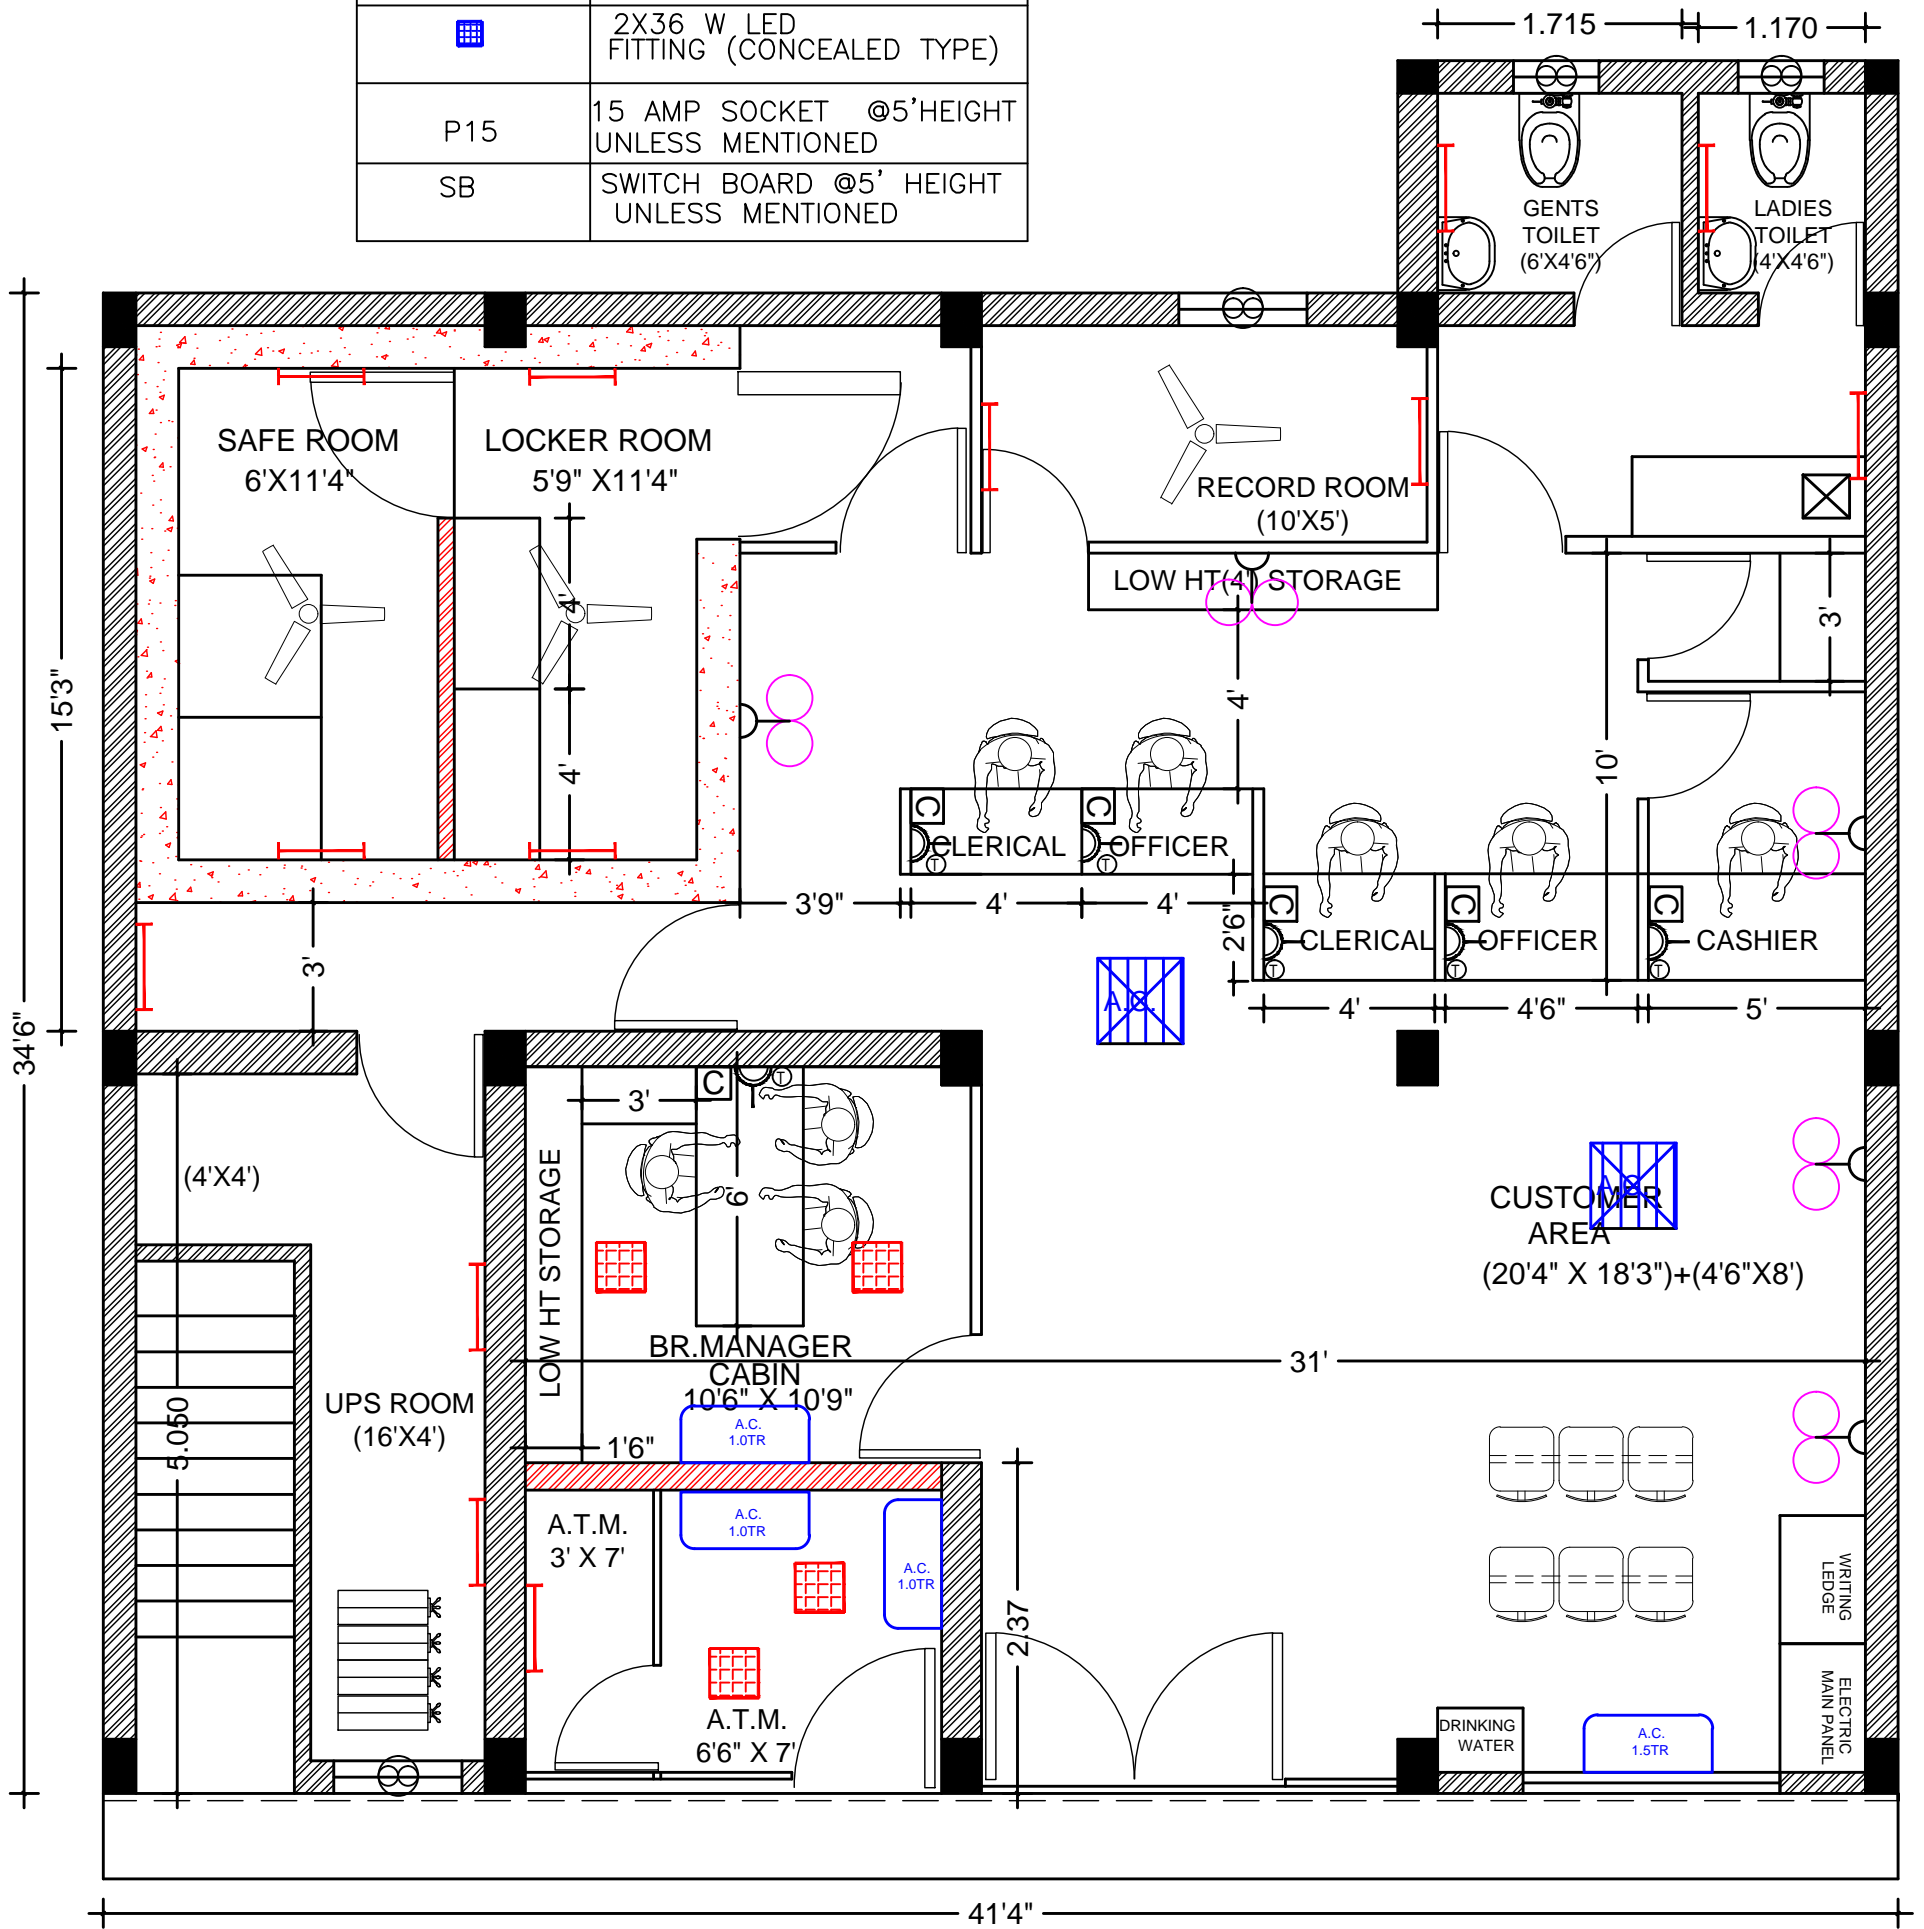

INDEX	
	15W LED LIGHT
	1X18 W T25 TYPE SURFACE MOUNTED FITTING
	BOXES FOR COMPUTERS.
	5A PLUG POINTS. UPS POWER
	TELEPHONE POINT
	MCB DB
	EXHAUST FAN
	CEILING FAN
	CALL BELL
	WALL FAN
	2X36 W LED FITTING (CONCEALED TYPE)
P15	15 AMP SOCKET @5' HEIGHT UNLESS MENTIONED
SB	SWITCH BOARD @5' HEIGHT UNLESS MENTIONED

INDEX	
	1.5 TR CASSETTE TYPE UNIT WITH 4 WAY/ROUND FLOW
	1.5 TR WALL MOUNTED SPLIT UNIT
	1.0 TR WALL MOUNTED SPLIT UNIT

ELECTRICAL / A.C. LAYOUT

BRANCH & ATM AT NER DIST. YAWATMAL

SAKAR DESIGNERS
 AR. HARISH KALIKAR
 PLOT NO 150 SHIVAJINAGAR
 NAGPUR 440010
 PH. NO. 9822227834