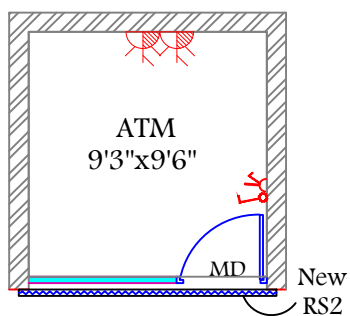

↑ BRANCH ENTRY

NOTE- NETWORK RACK POWER PLUG SHALL FIXED AT SUITABLE LOCATION

	6A SWITCH BOARD
	6A SOCKET WITH SWITCH
	16A SOCKET WITH SWITCH
	COMPUTER POINT
	DATA POINT
	TELEPHONE POINT
	WALL FAN

NOTE : All dimensions are in inches & feet	
Job No. : CB/PPL/KL	POWER LAYOUT
Drng No. : 02 - PL/23	GROUND FLOOR
Date : 24.11.2023	
Rew Date :	
Drawn By : Balaji	
CKD By : Vinitha Mukund	