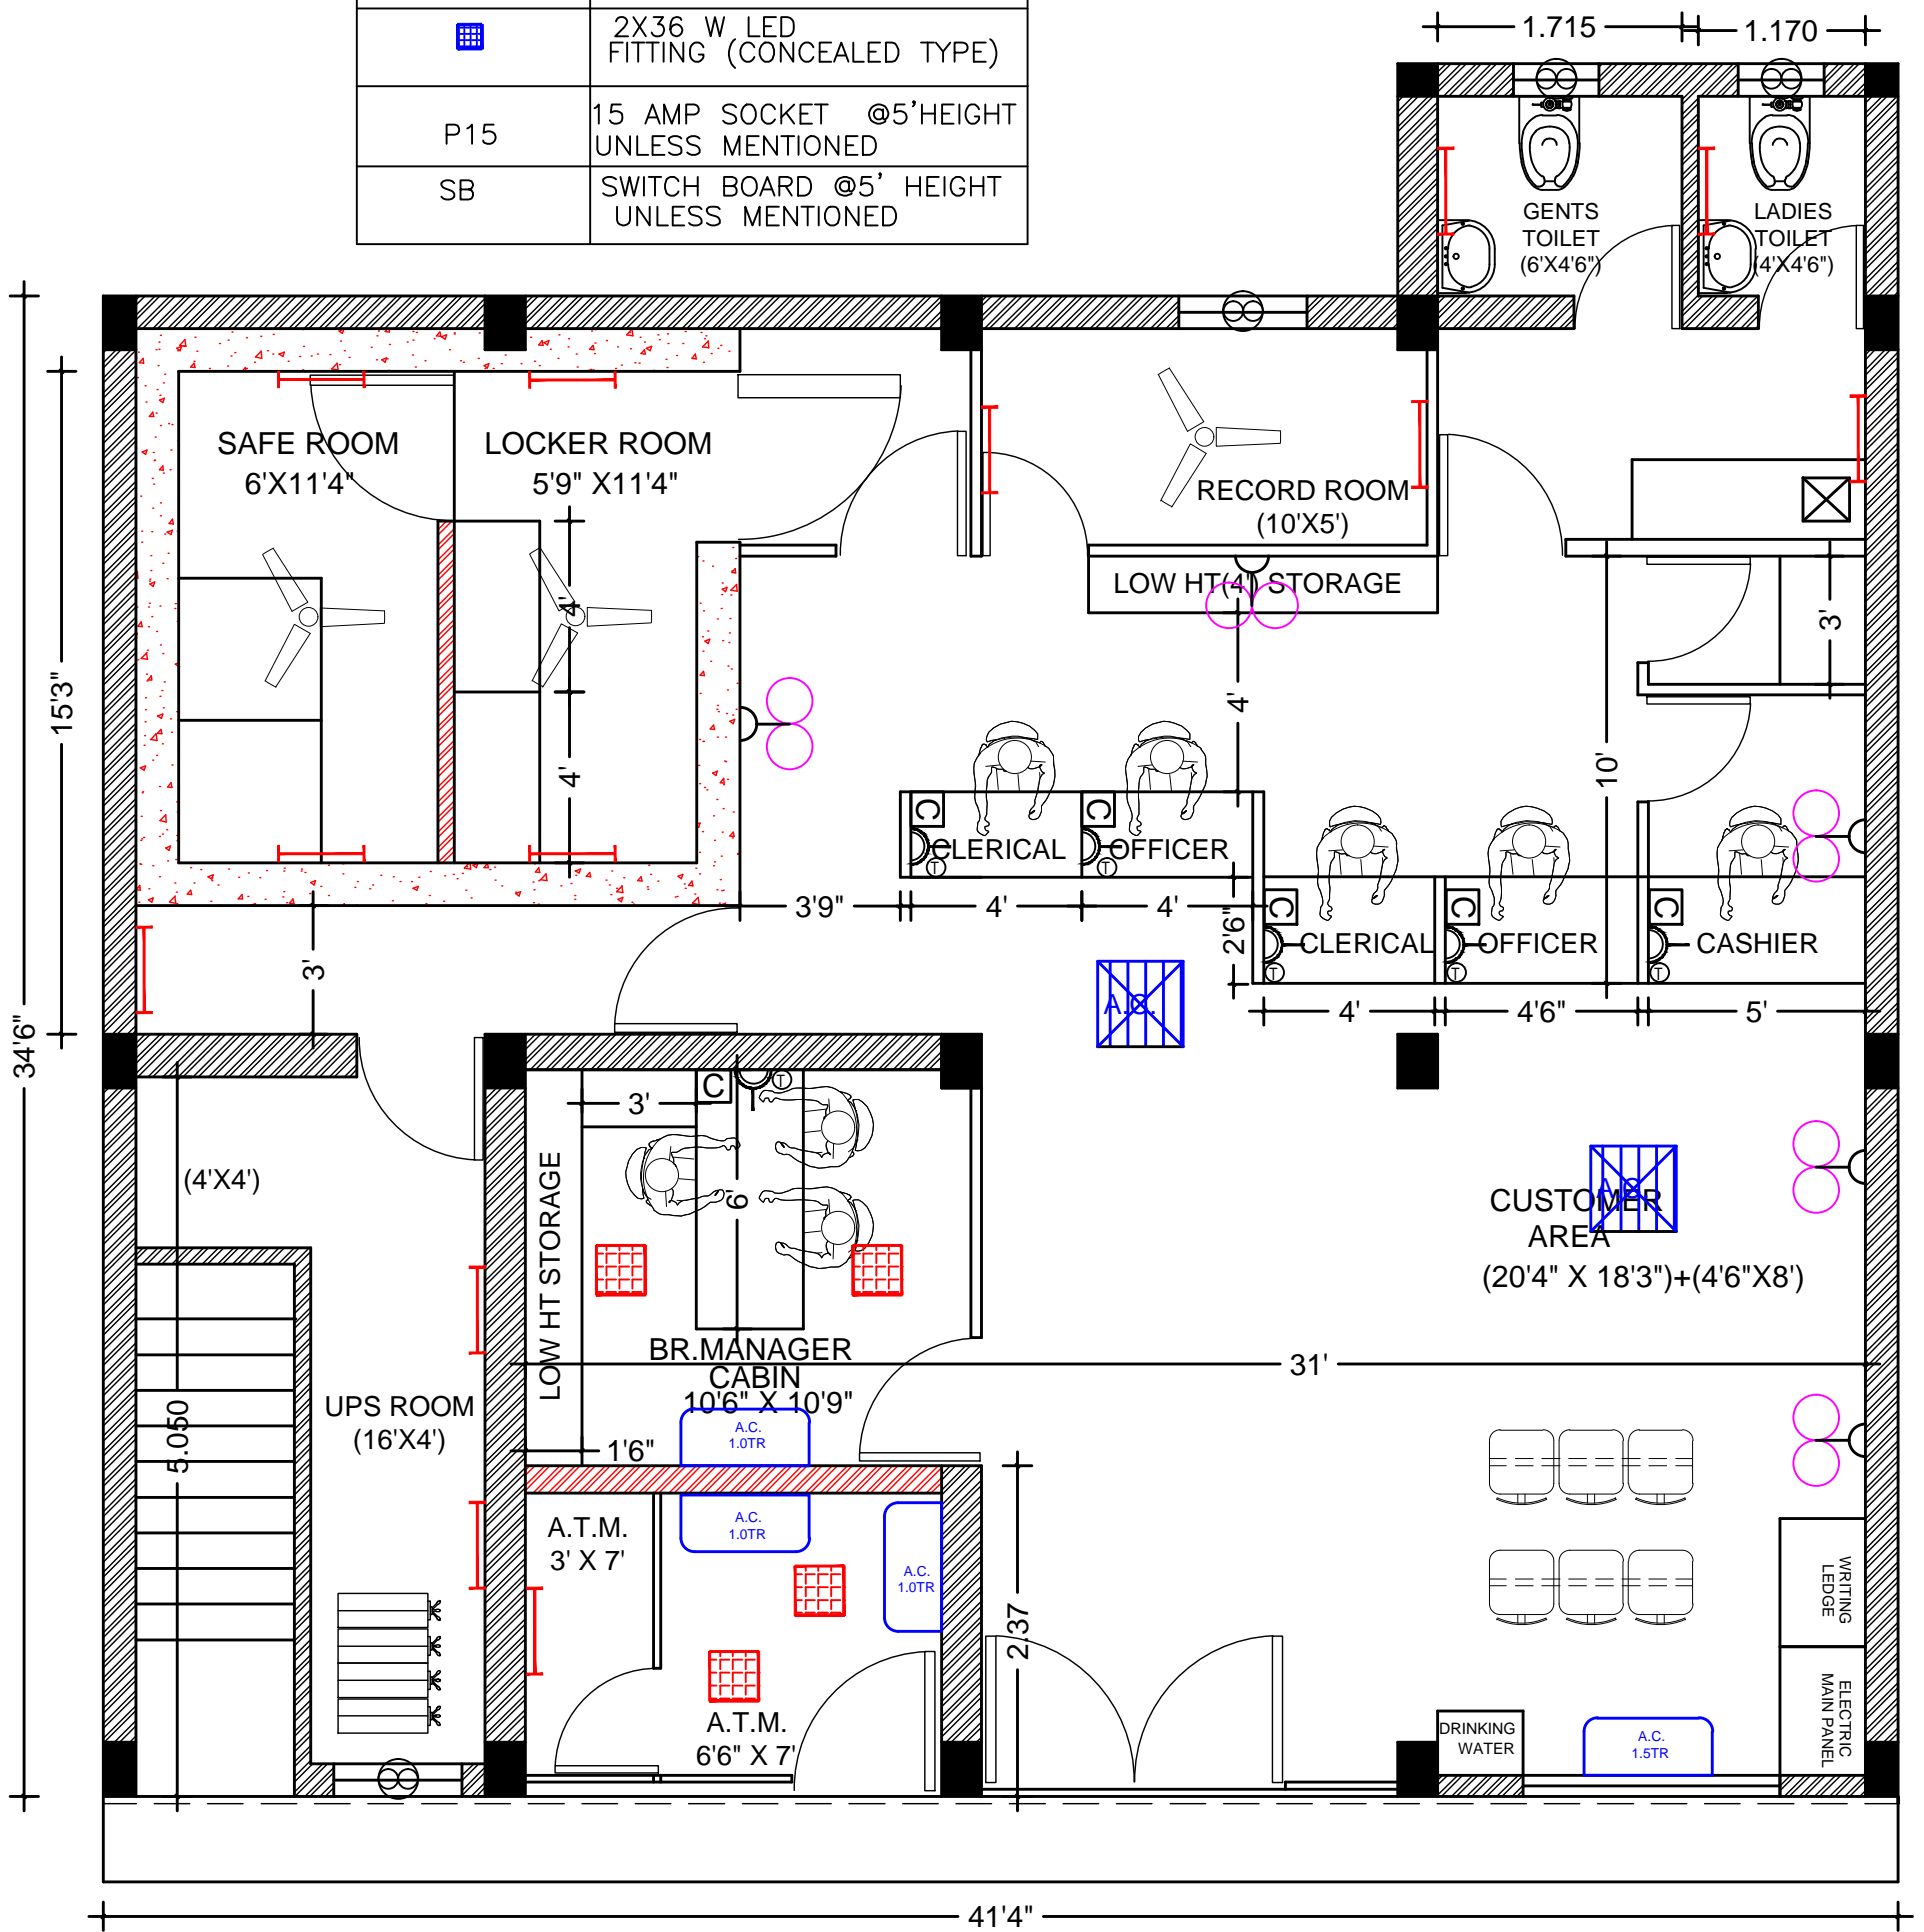

INDEX	
●	15W LED LIGHT
— —	1X18 W T25 TYPE SURFACE MOUNTED FITTING
C	BOXES FOR COMPUTERS.
⊕	5A PLUG POINTS. UPS POWER
⊕	TELEPHONE POINT
⊕	MCB DB
⊕	EXHAUST FAN
⊕	CEILING FAN
⊕	CALL BELL
⊕	WALL FAN
⊕	2X36 W LED FITTING (CONCEALED TYPE)
P15	15 AMP SOCKET @5' HEIGHT UNLESS MENTIONED
SB	SWITCH BOARD @5' HEIGHT UNLESS MENTIONED

INDEX	
⊕	1.5 TR CASSETTE TYPE UNIT WITH 4 WAY/ROUND FLOW
A.C. 1.0TR	1.5 TR WALL MOUNTED SPLIT UNIT
A.C. 1.0TR	1.0 TR WALL MOUNTED SPLIT UNIT

**ELECTRICAL / A.C.LAYOUT**

**BRANCH & ATM AT NER DIST. YAWATMAL**