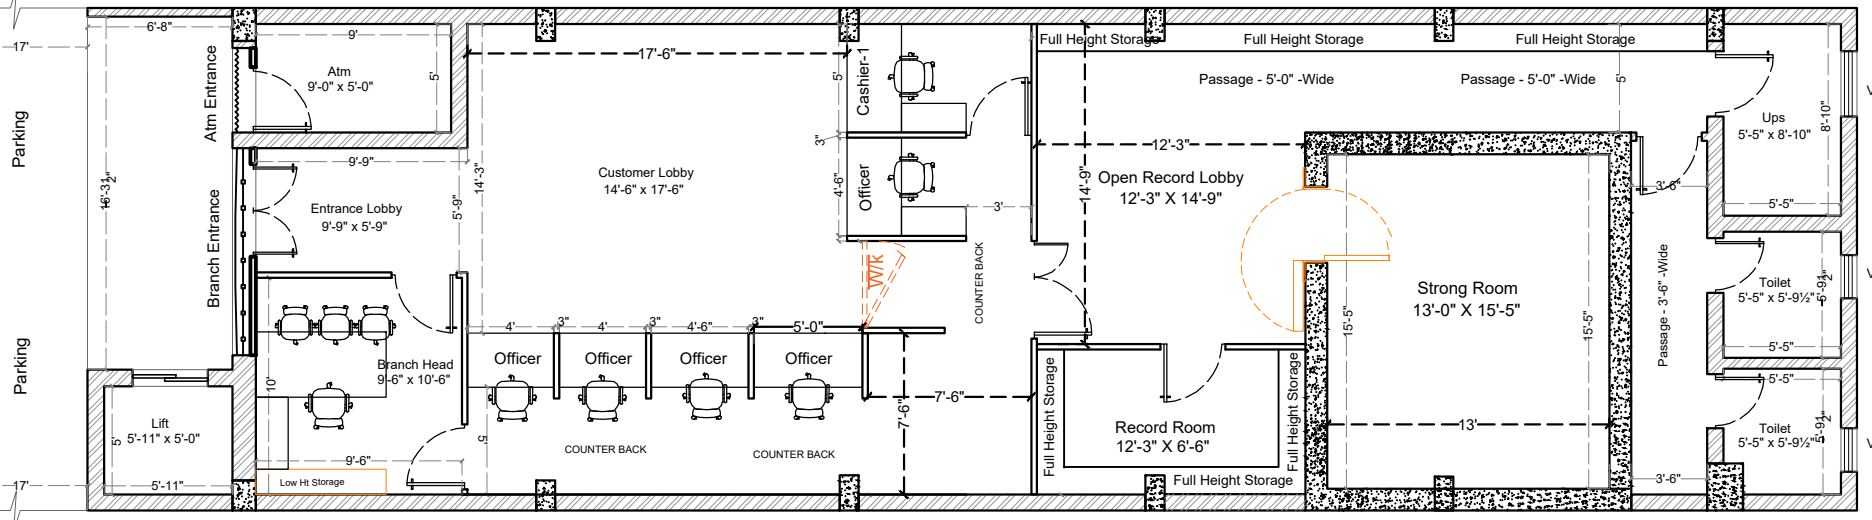

ROAD

WARDHANNAPETA BRANCH

PROJECT:-

PROPOSED INTERIOR PROJECT FOR CANARA BANK
WARDHANNAPETA BRANCH AT WARDHANNAPETA, WARANGAL DIST.

TITLE:-

INTERIOR LAYOUT
ALT-2

Sign:

SCALE:-

N.T.S

DATE:-

18/09/2024

DRAWN:-

J. SHYAM RAJ

DEALT:-

S RAGHURAM

SRR Architechniques
Architects, Planners & Engineers