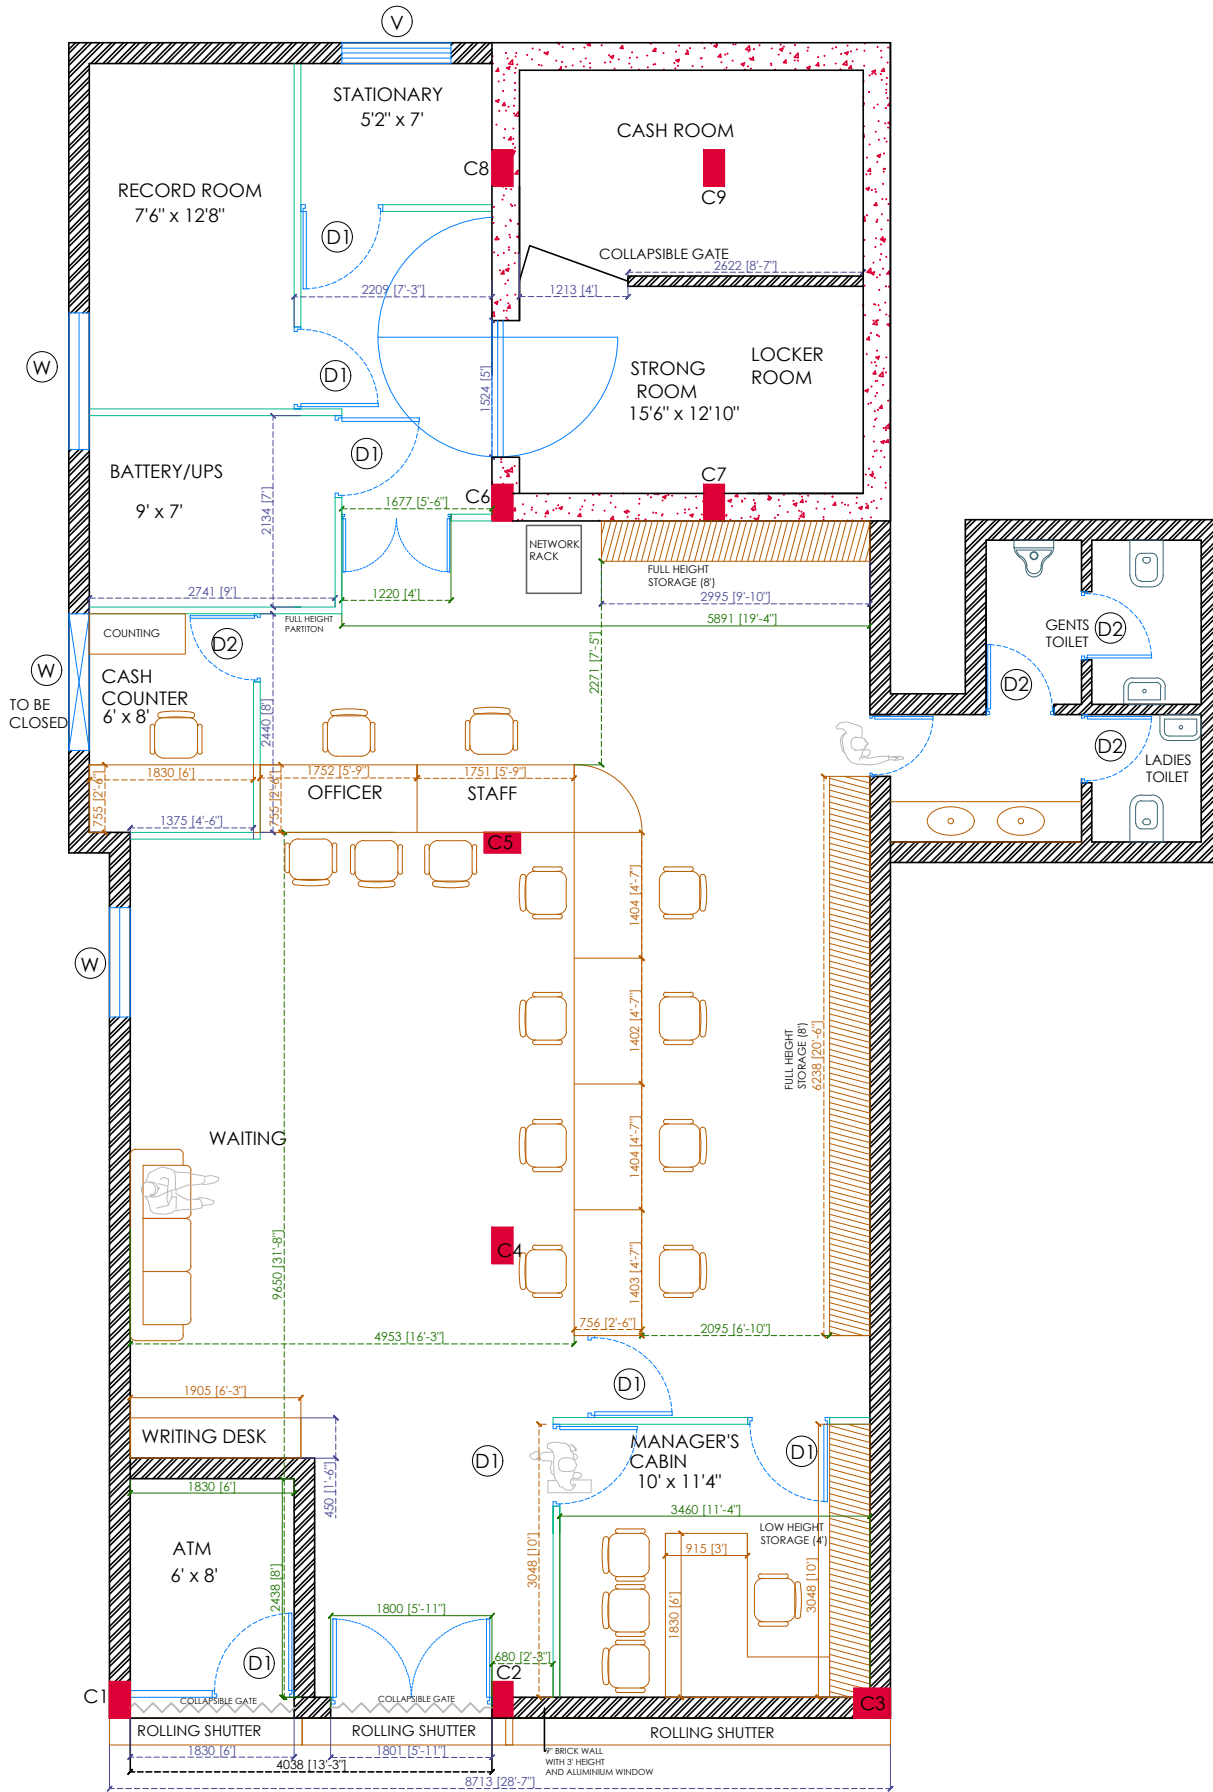

**PLAN FOR
CANARA BANK,
SAI NAGAR
PREMISES ,
AMRAVATI**

FURNITURE LAYOUT PLAN

Drawn By : ATHARVA

Checked By : SURAJ

Seen By : Ar. Sojwal

REV DWG NO.: 12
DATE : 30-10-23

Sanjeev Raoot

Architect, Interior Designer & Bank Valuer

Design Center : J-6, Kartikeya Aptt.
8-Rasta Chowk, Behind Hotel Ashok,
Laxminagar , NAGPUR 22