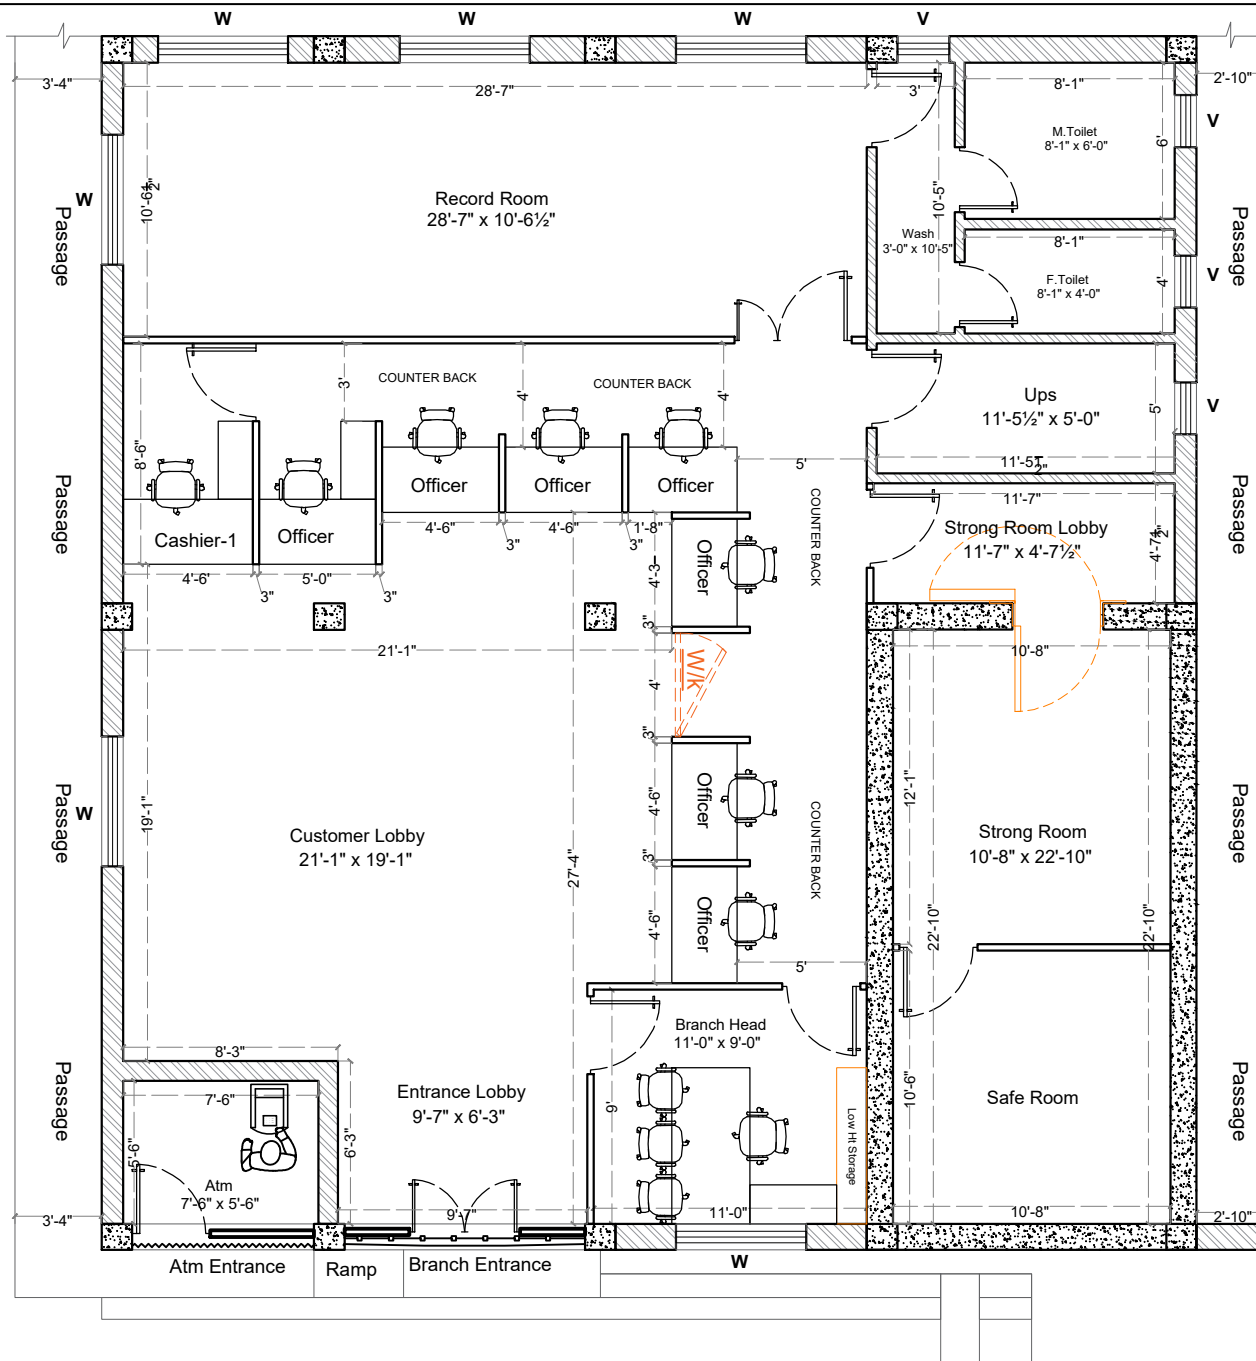

MAKTHAL BRANCH

PROJECT:-

PROPOSED INTERIOR PROJECT FOR CANARA BANK
MAKTHAL BRANCH AT MAKTHAL, NARAYANPET DIST.

TITLE:-

INTERIOR LAYOUT

Sign:-

SCALE:-

N.T.S

DATE:-

03/09/2024

DRAWN:-

J. SHYAM RAJ

DEALT:-

S RAGHURAM

SRR Architechniques
Architects, Planners & Engineers