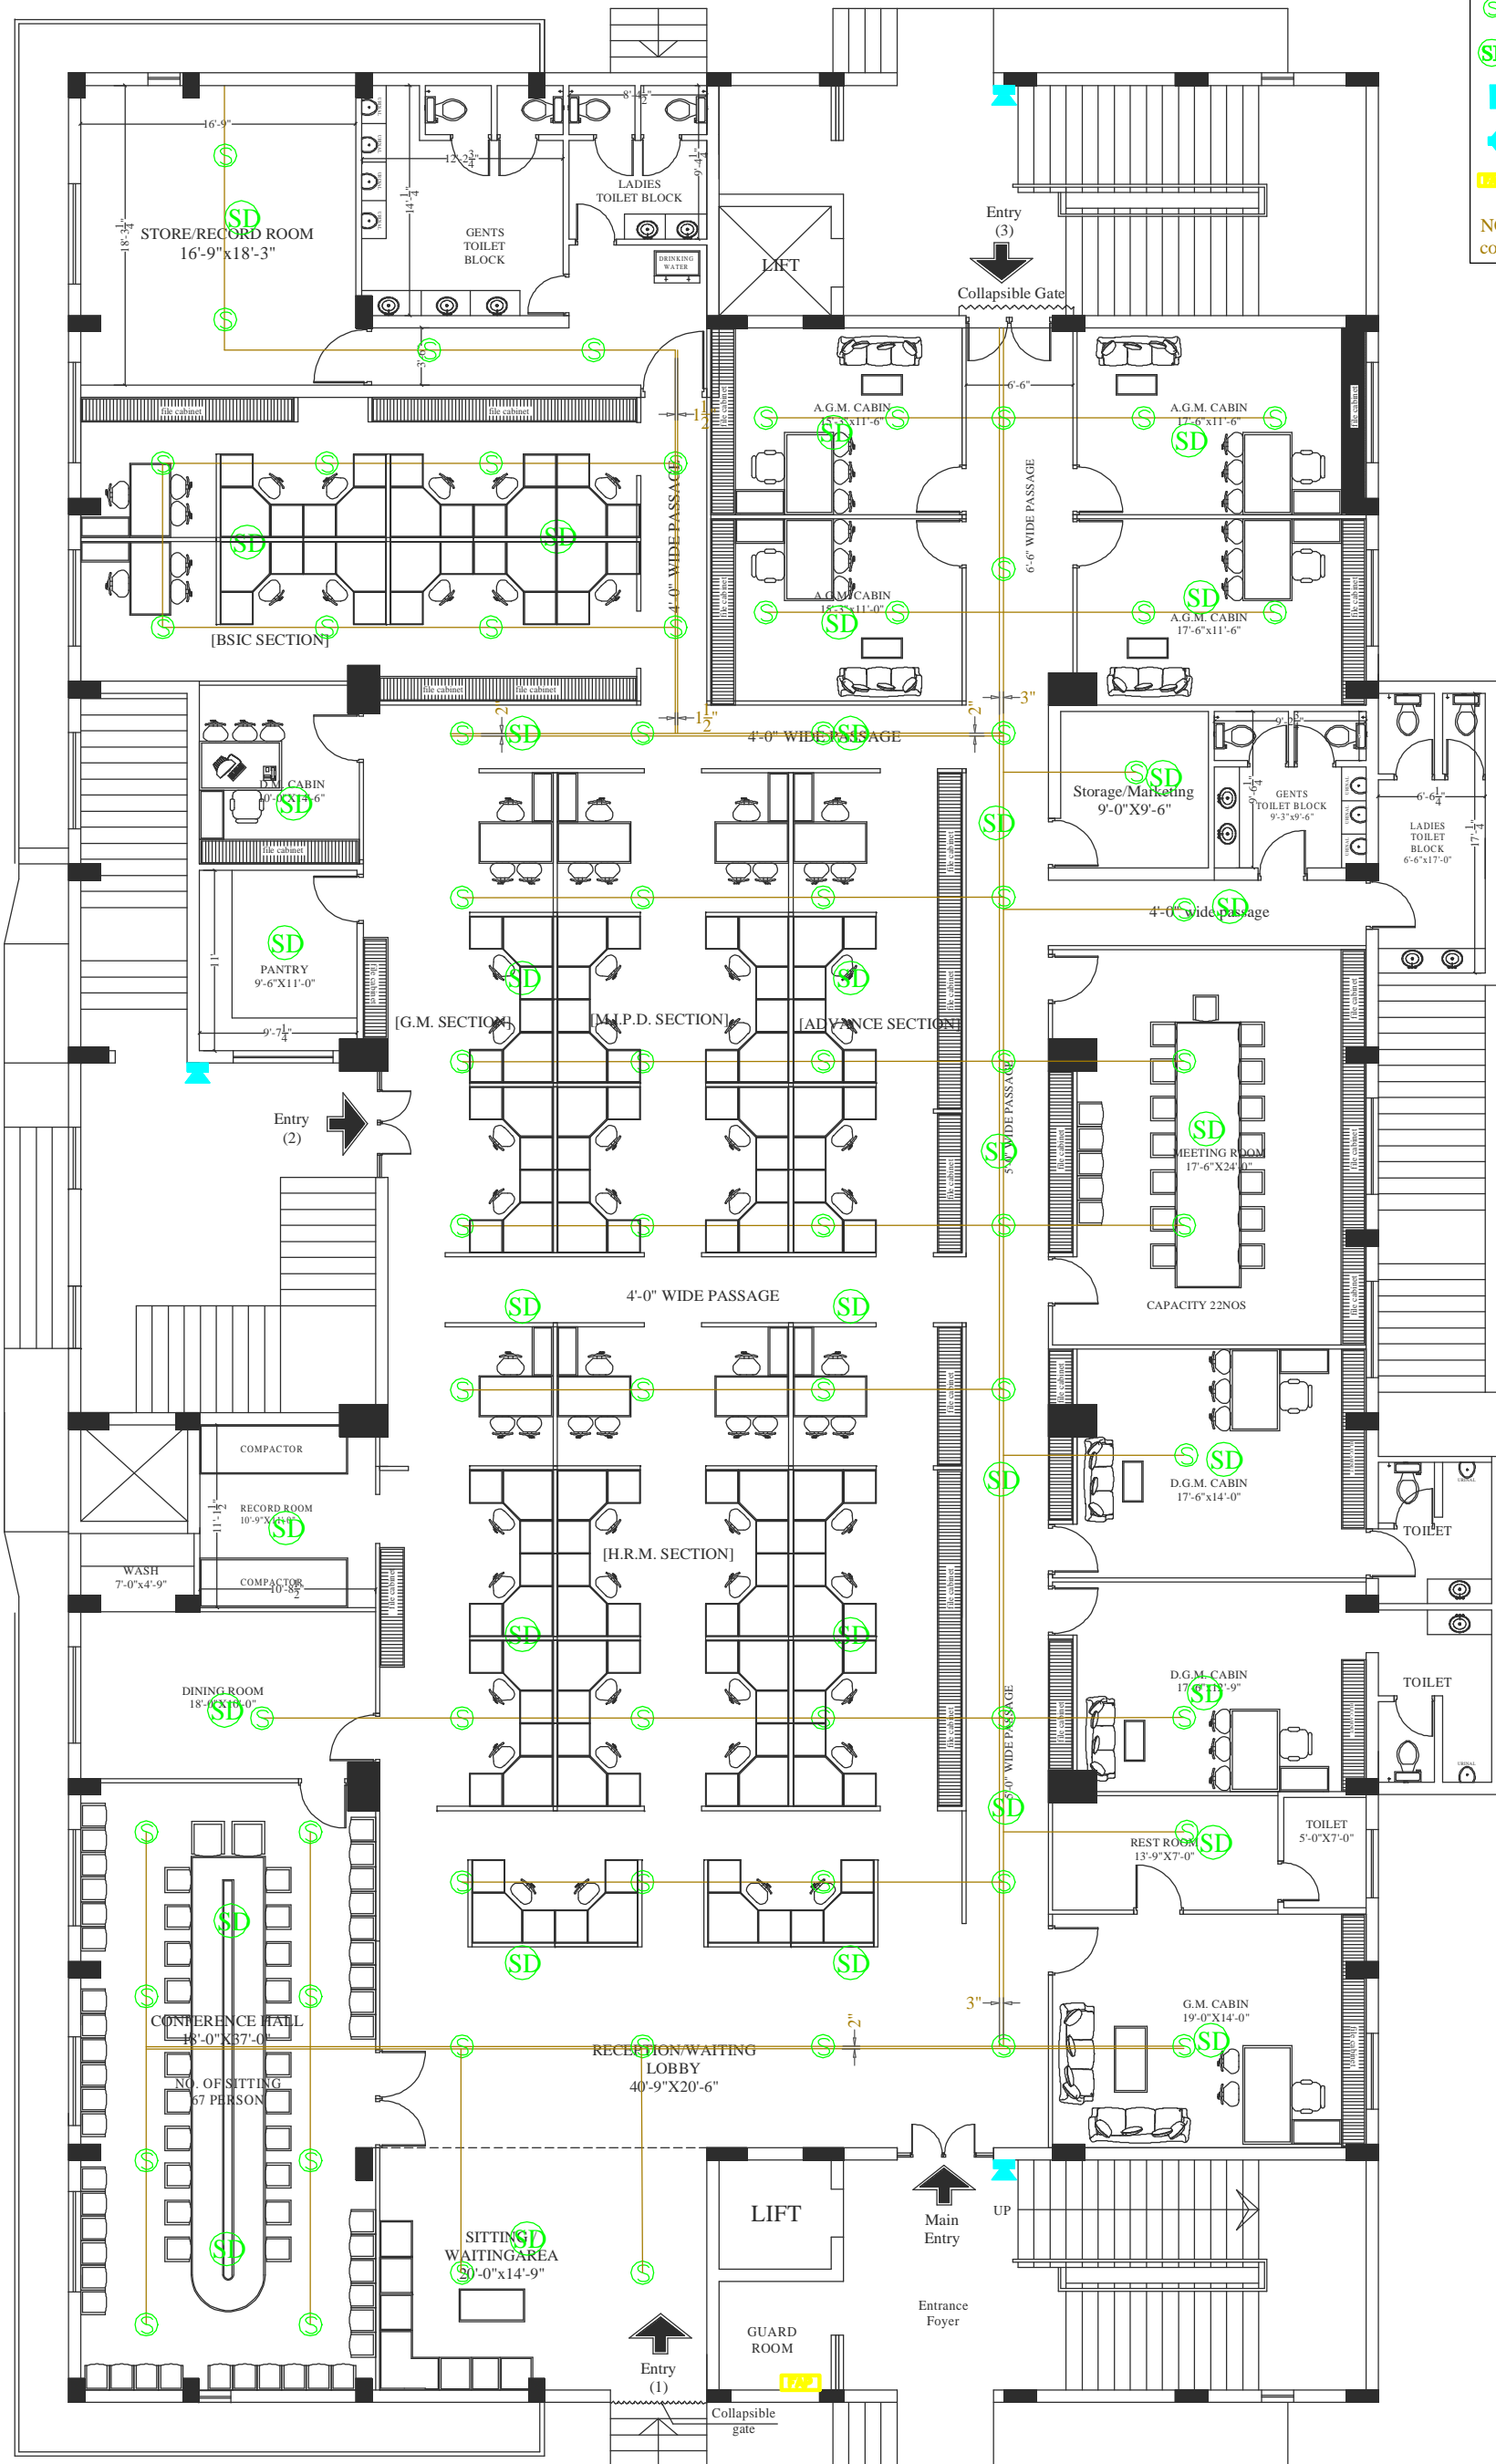

- FIRE LEGENDS -**
-  SPRINKLER-74
 -  SMOKE DETECTOR-35
 -  MCP-03
 -  HOOTER-03
 -  MAIN ALARM PANEL-1
ZONE PANEL-02
- NOTE-Sprinkle is connected to riser.

PROPOSED INTERIOR PLAN FOR
CANARA BANK, CIRCLE OFFICE
AT RAJENDRA PLAZA, SIKANDRA, AGRA

GROUND FLOOR PLAN

ARDECO
Architects & Interior des.
Sanjay Place, Agra
2525060, 2526060