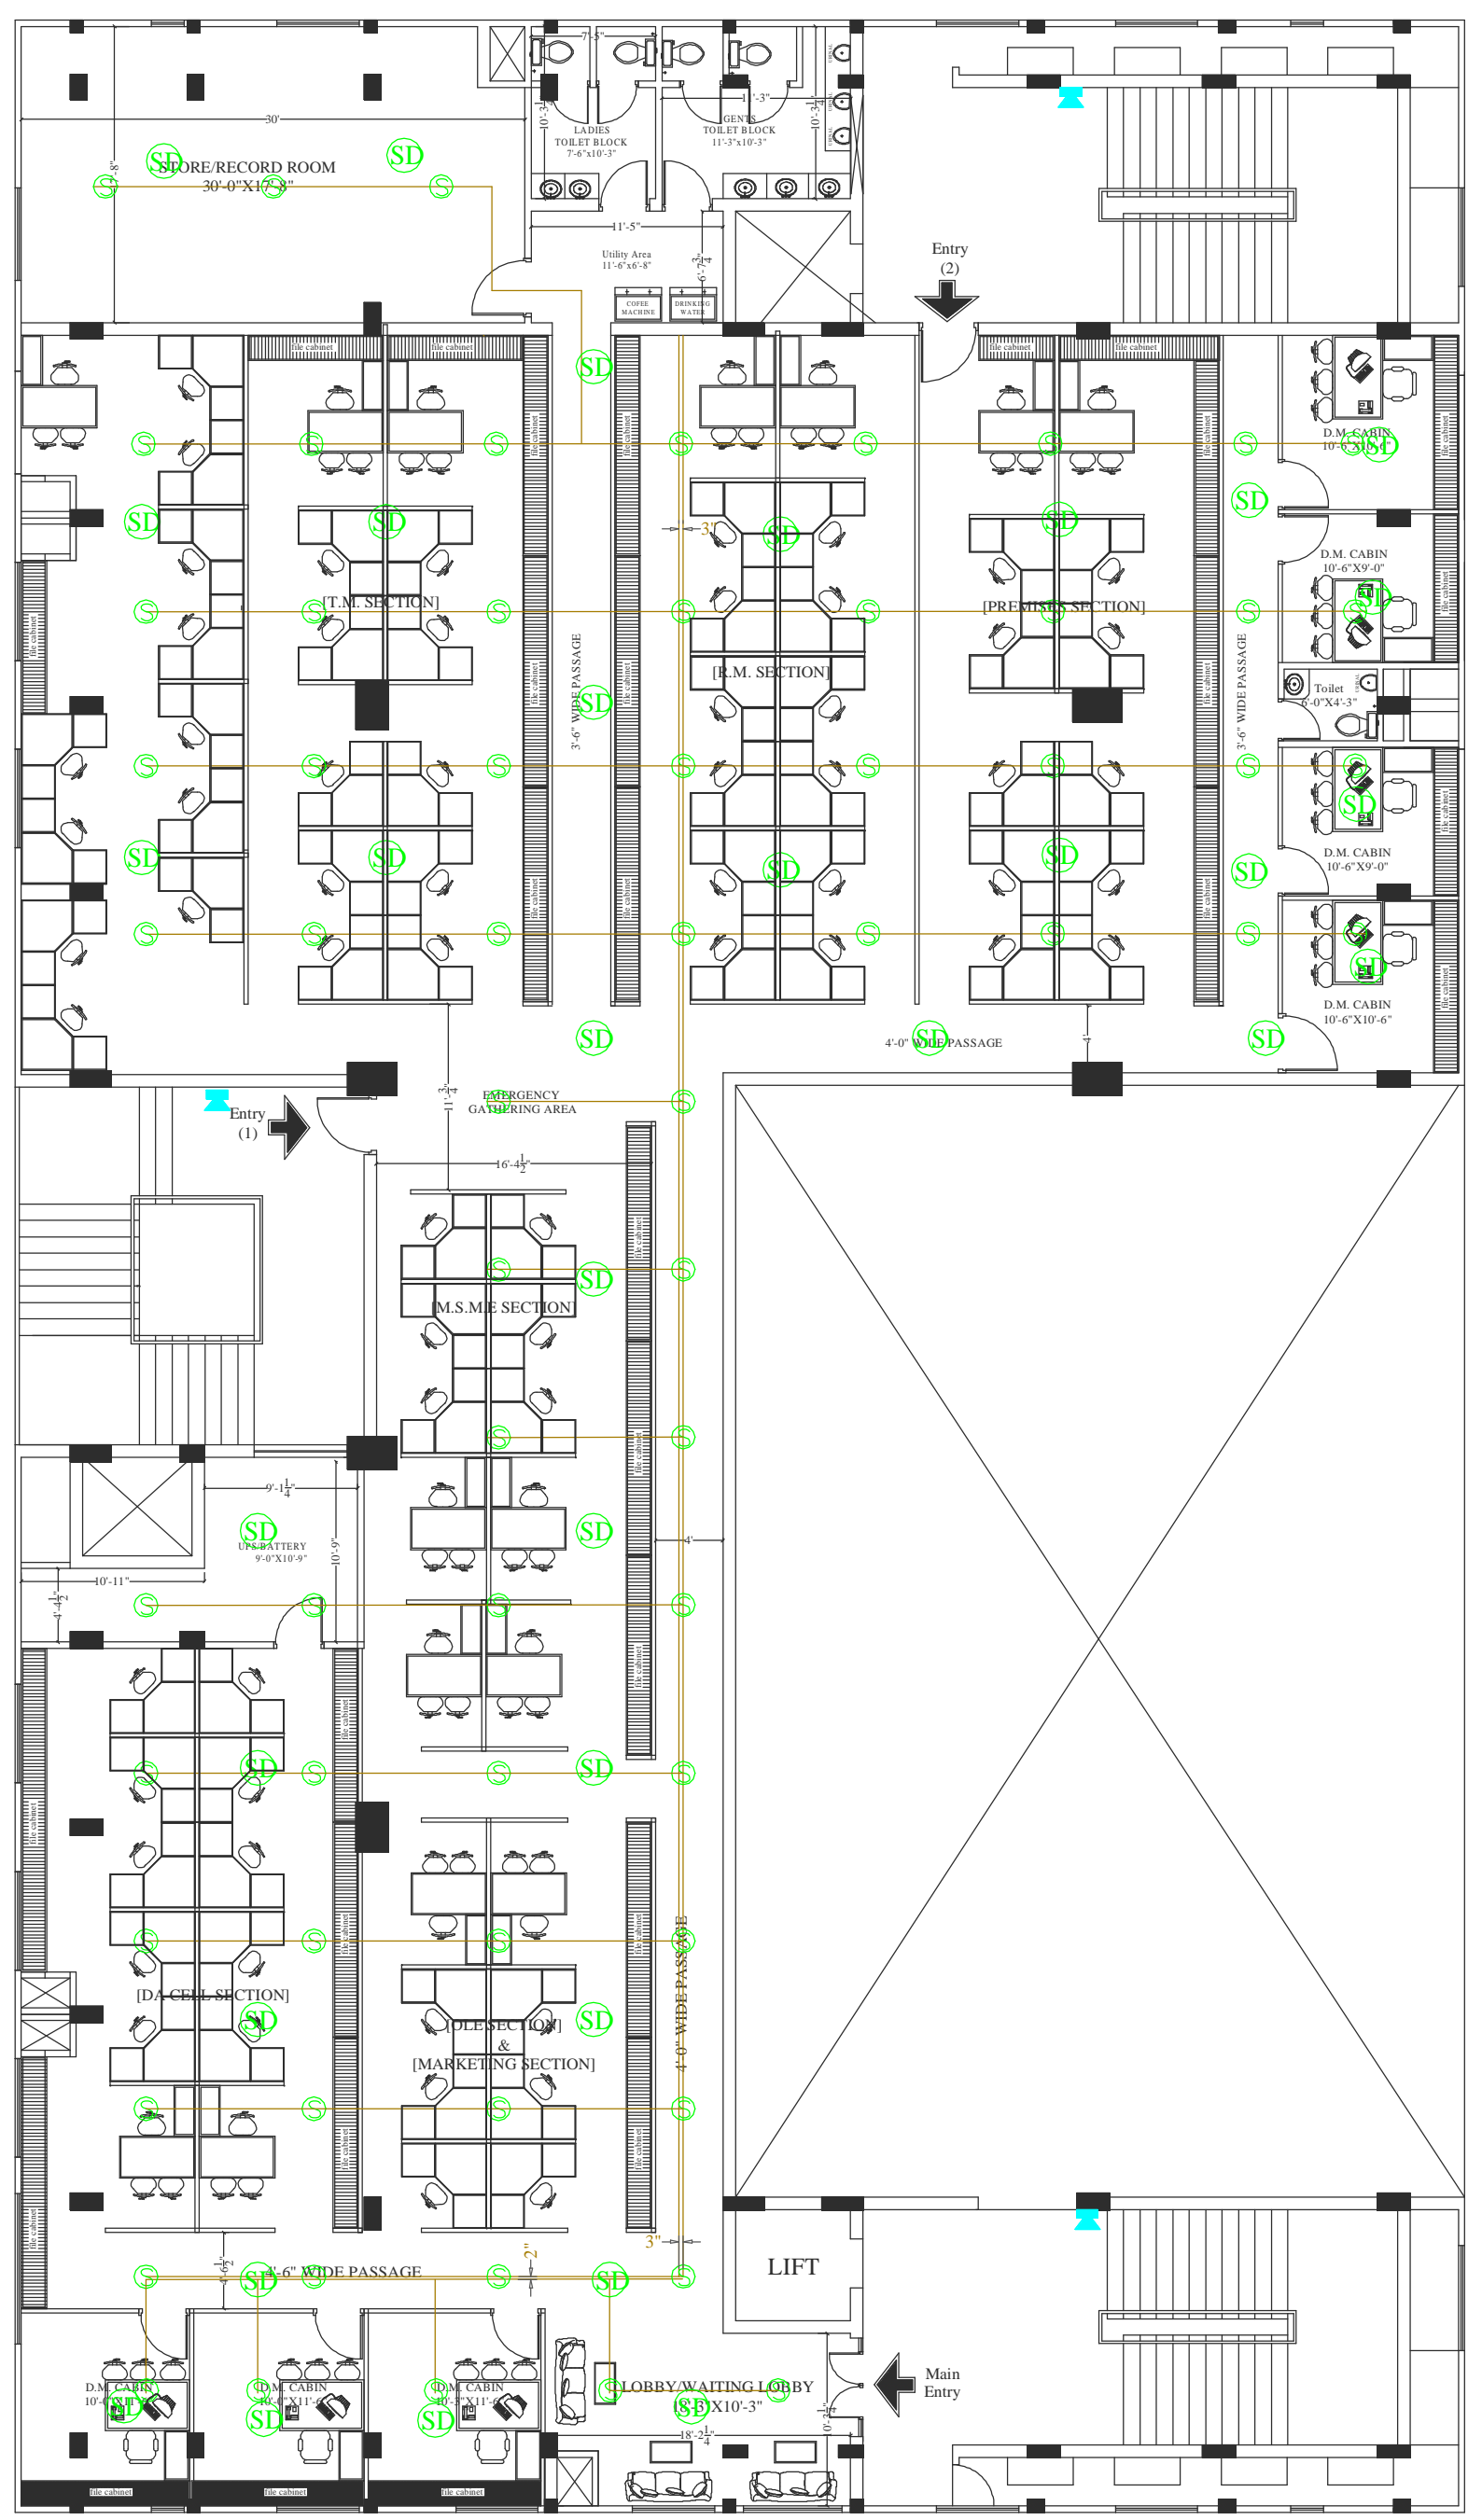

- FIRE LEGENDS-**
-  SPRINKLER-74
 -  SMOKE DETECTOR-35
 -  MCP-03
 -  Hooter-03
 -  MAIN ALARM PANEL-1
 -  ZONE PANEL-02
- NOTE-Sprinkle is connected to riser.

PROPOSED INTERIOR PLAN FOR
CANARA BANK, CIRCLE OFFICE
AT RAJENDRA PLAZA, SIKANDRA, AGRA

FIRST FLOOR PLAN

ARDECO
Architects & Interior des.
Sanjay Place, Agra
2525060, 2526060