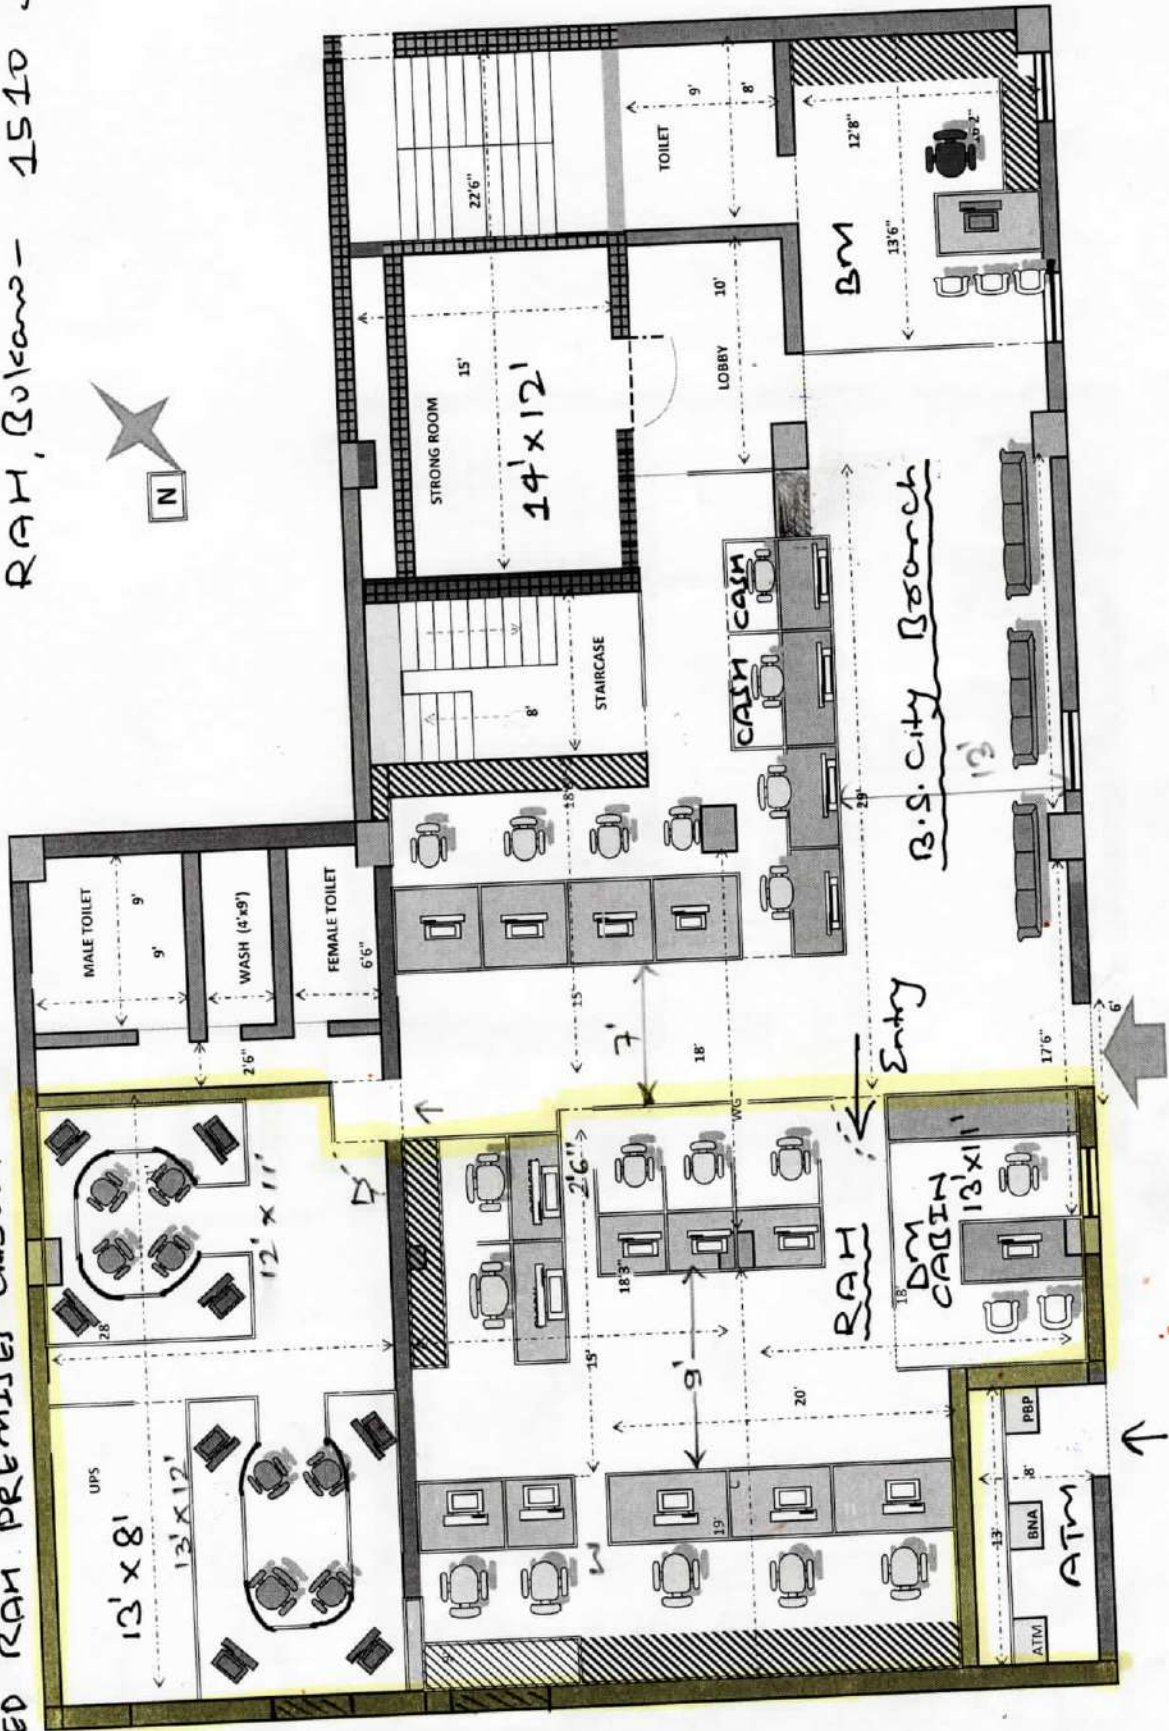

Carpet area

B.S. City - 1538 Sqft
RAM, Bulawa - 1510 Sqft

Option-1
PROPOSED RAM PREMIER LAYOUT

B.S. City Branch

MAIN Entrance

2
3