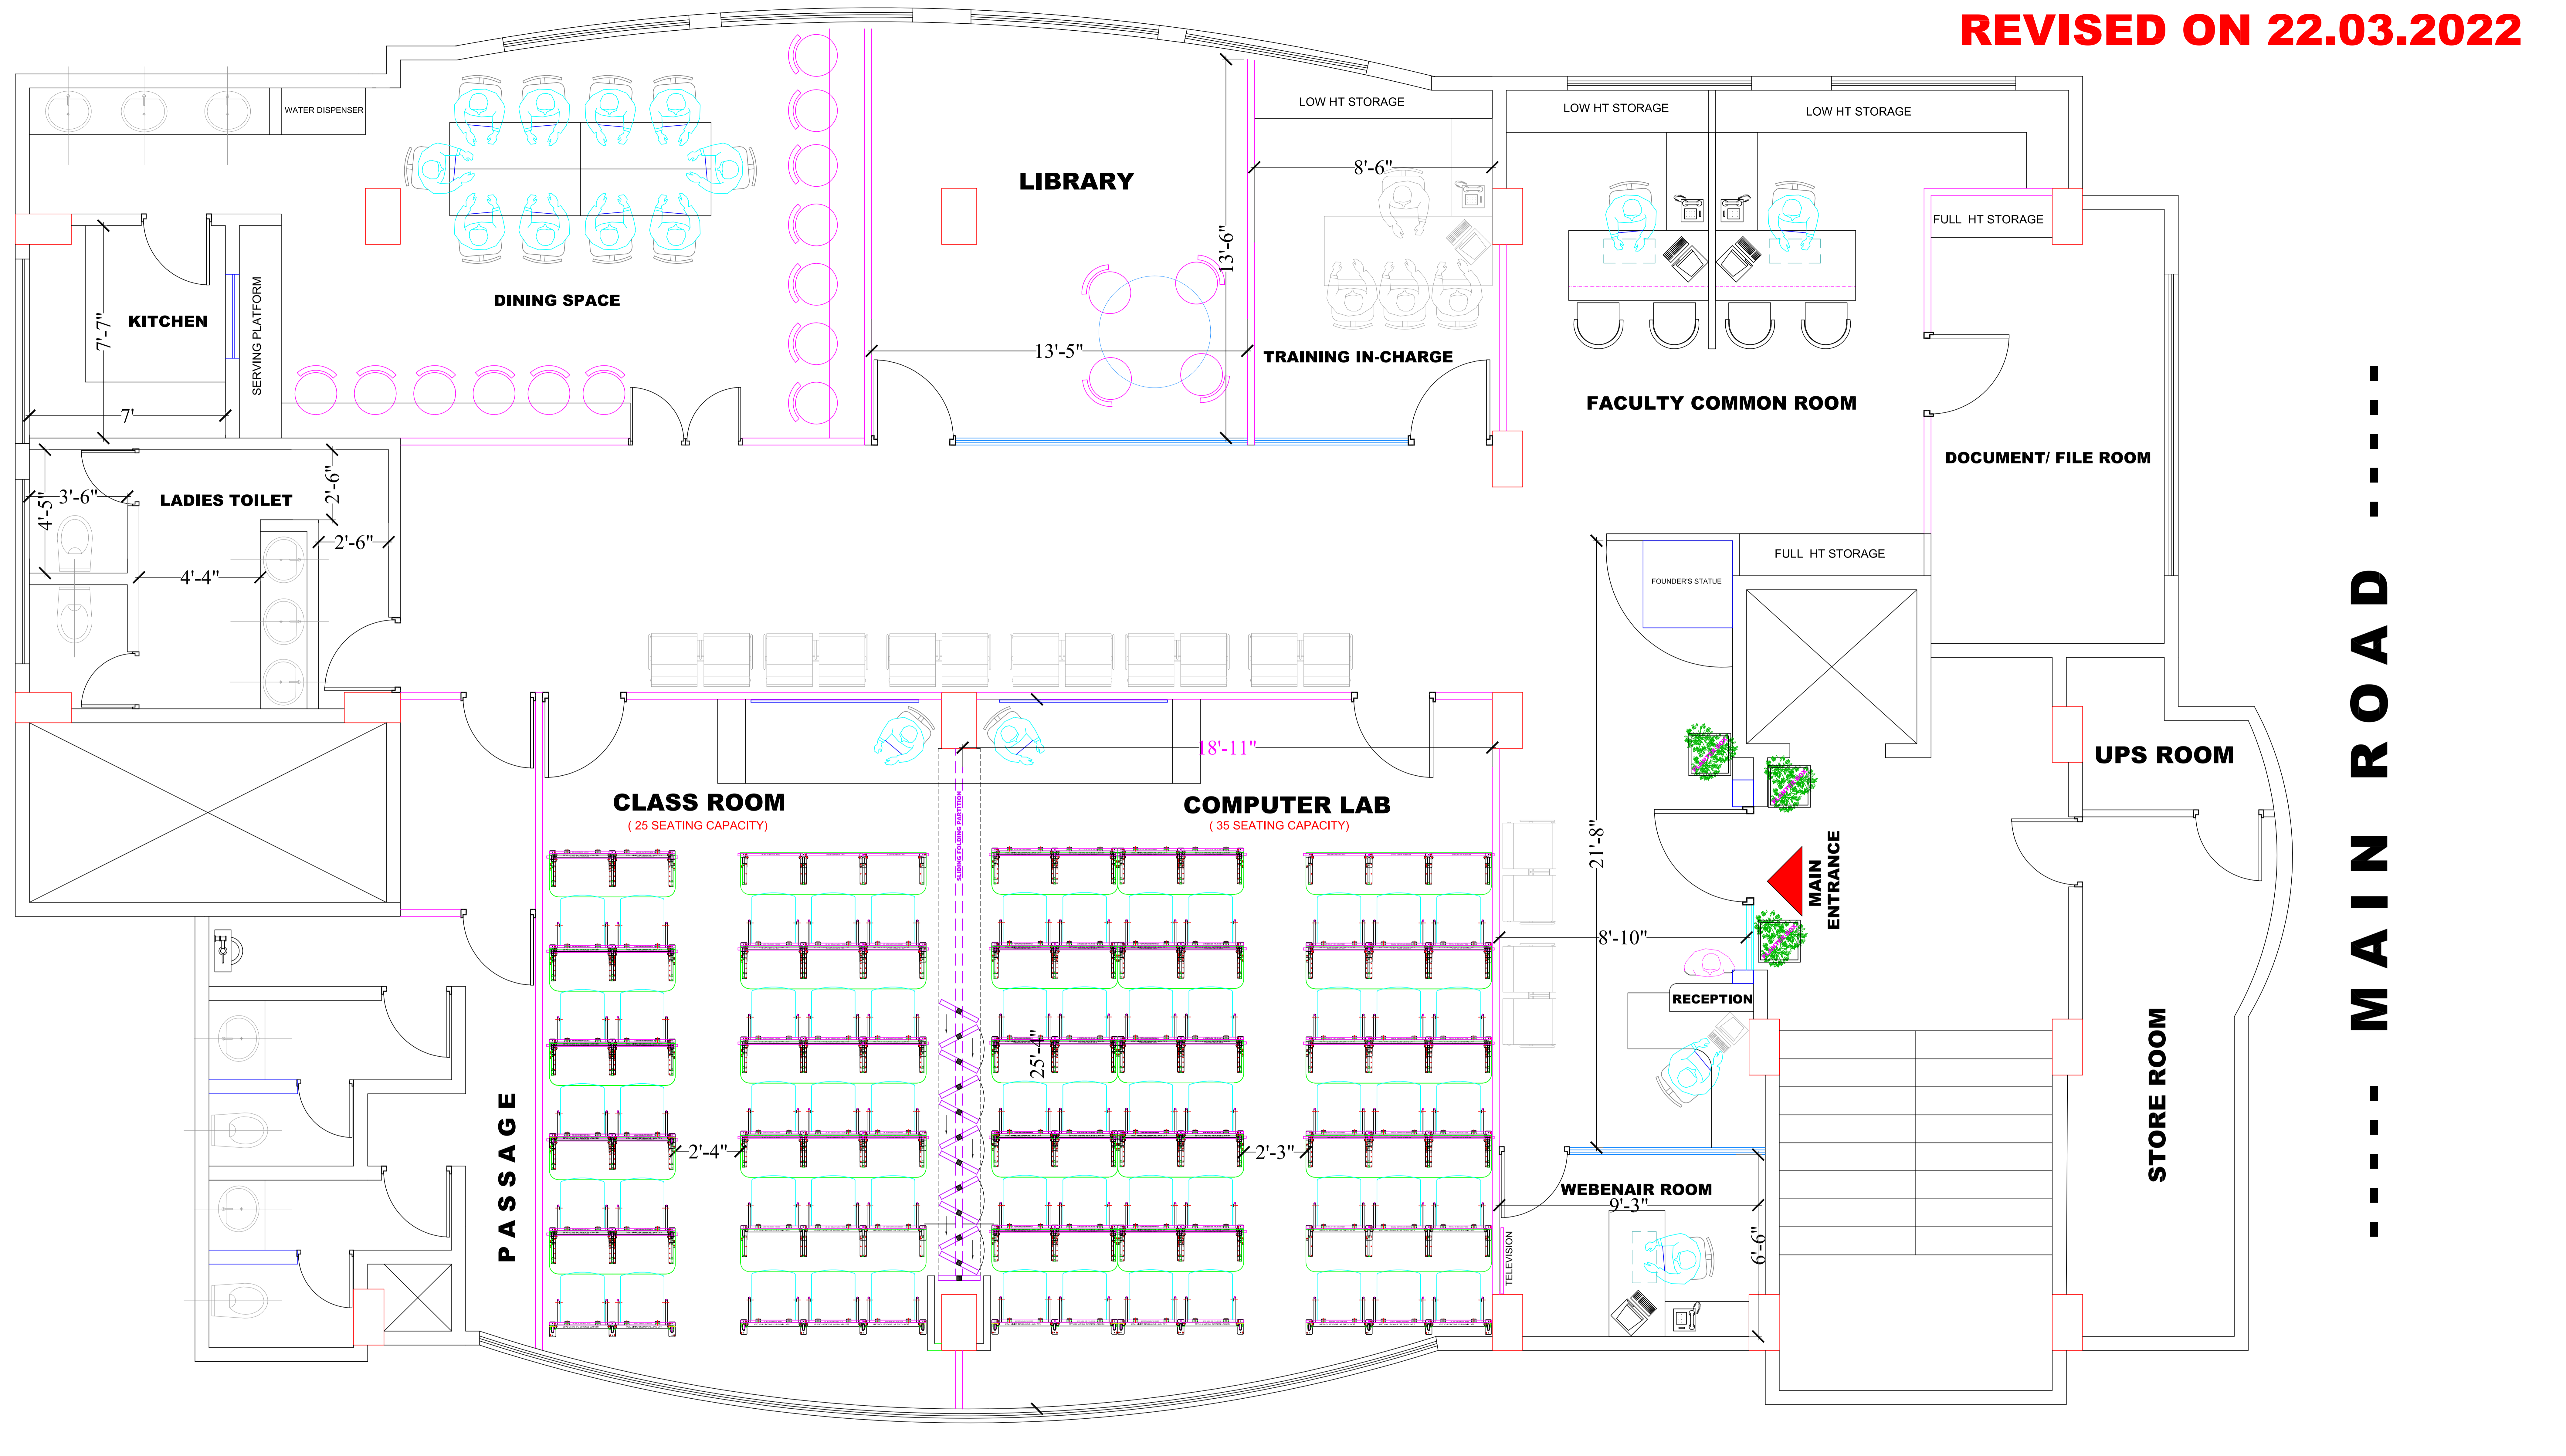

REVISED ON 22.03.2022

CLIENT

CANARA BANK

GUWAHATI CIRCLE OFFICE
PREMISES & ESTATE SECTION
DEE BEE GRAND, 1ST FLOOR, PANJABARI RD
SIX MILE, GUWAHATI-781022, ASSAM

Description of Proposal.

**PROPOSED LAYOUT PLAN OF L.D.C GUWAHATI
OF CANARA BANK AT ,BAMUNIMAIDAN, GUWAHATI, ASSAM**

SECOND FLOOR PLAN

Total Carpet Area - 2808 Sq. Ft (Say)

JOB NO.	DATE	SCALE	DEALT BY	CHKD BY	DRG NO.
			AR. DEBOJYOTI DEBROY		

SIGN & STAMP

FIRM NAME & ADDRESS

ARCHIVENTIONS

Architects , Planners & Interior Designers
C.O.A. Regd. No.- CA / 2004 / 32922